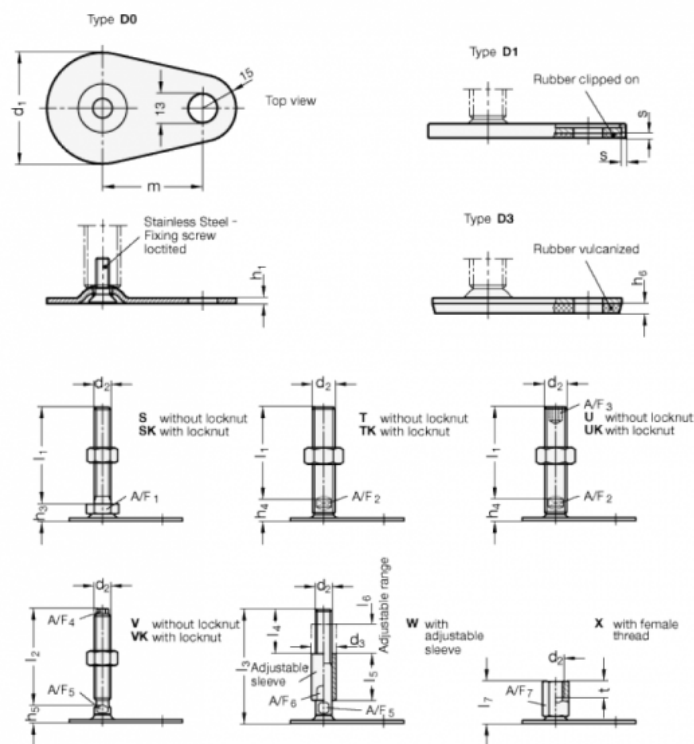

Article number: 204380M24209D0W

Description: E+G levelling foot
GN 43-80-M24-209-D0-W

Note: W With adjustable sleeve , Hygienic Version, Wrench flat at the bottom

Measures

A/F5 = 20	l4 = 67
A/F6 = 30	l5 = 67
d1 = 80	l6 = 42
d2 = M24	m = 70
d3 = 35	s =
h1 = 3	
h6 =	
l3 = 209	